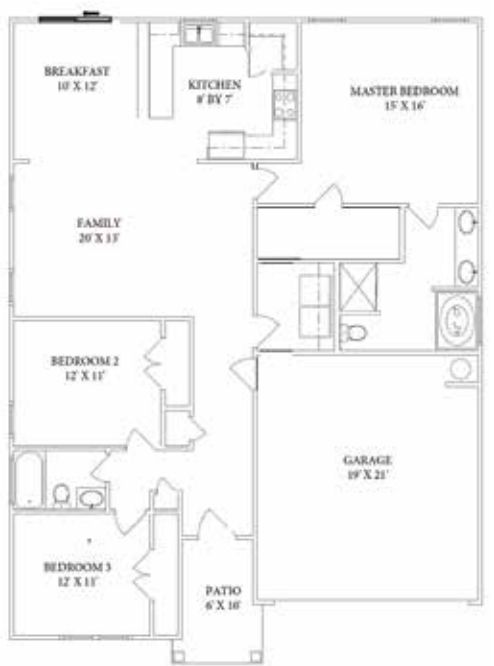

FICUS: 3 bed /2 bath • 1,554 htd sq ft

Room sizes may vary due to selected elevation. Square footages are approximate and are subject to changes based on construction materials. Not all models or options are offered at all neighborhoods or in all states. As we are constantly improving our home plans, we reserve the right to change product features, brand names, architectural design, and details. See our neighborhood specialists for additional information regarding availability or models and options. Floor plans and renderings are for illustrative purposes only and are subject to change without notice. Renderings show optional upgrades that may not be included in each home. Materials, specifications and colors may vary per plan and per neighborhood.