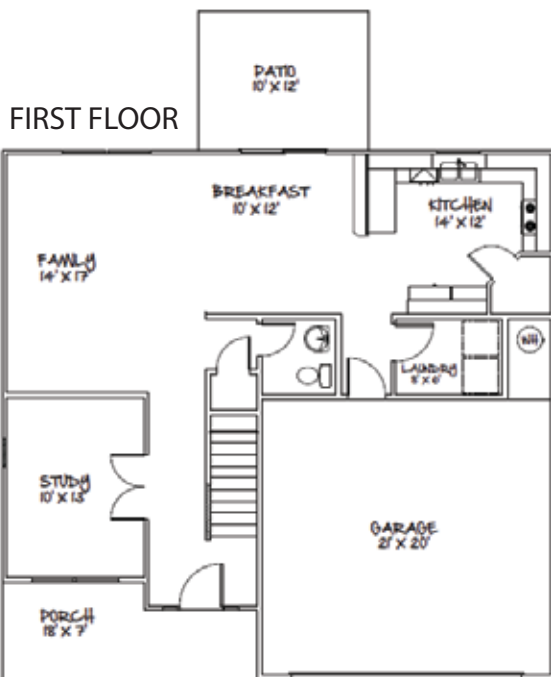

BRINKLY: 4 bed /2.5 bath • 2,112 sq ft

Room sizes may vary due to selected elevation. Square footages are approximate and are subject to changes based on construction materials. Not all models or options are offered at all neighborhoods or in all states. As we are constantly improving our home plans, we reserve the right to change product features, brand names, architectural design, and details. See our neighborhood specialists for additional information regarding availability or models and options. Floor plans and renderings are for illustrative purposes only and are subject to change without notice. Renderings show optional upgrades that may not be included in each home. Materials, specifications and colors may vary per plan and per neighborhood.