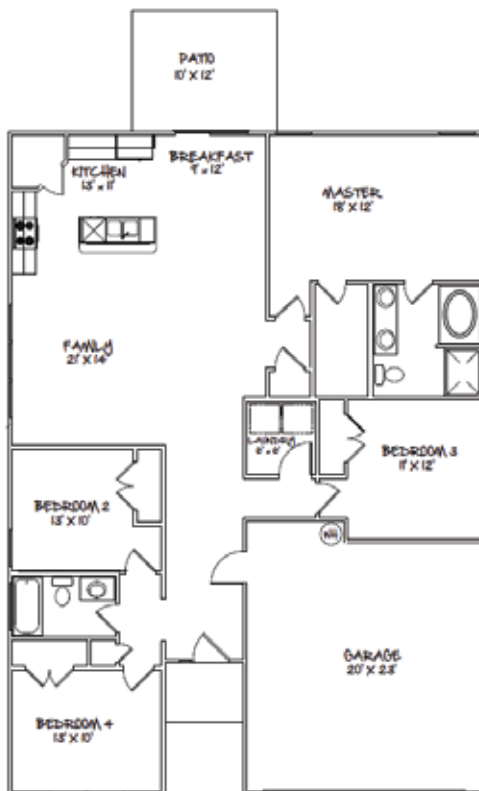

BRIDGEPORT: 4 bed /2 bath • 1,672 sq ft

Room sizes may vary due to selected elevation. Square footages are approximate and are subject to changes based on construction materials. Not all models or options are offered at all neighborhoods or in all states. As we are constantly improving our home plans, we reserve the right to change product features, brand names, architectural design, and details. See our neighborhood specialists for additional information regarding availability or models and options. Floor plans and renderings are for illustrative purposes only and are subject to change without notice. Renderings show optional upgrades that may not be included in each home. Materials, specifications and colors may vary per plan and per neighborhood.